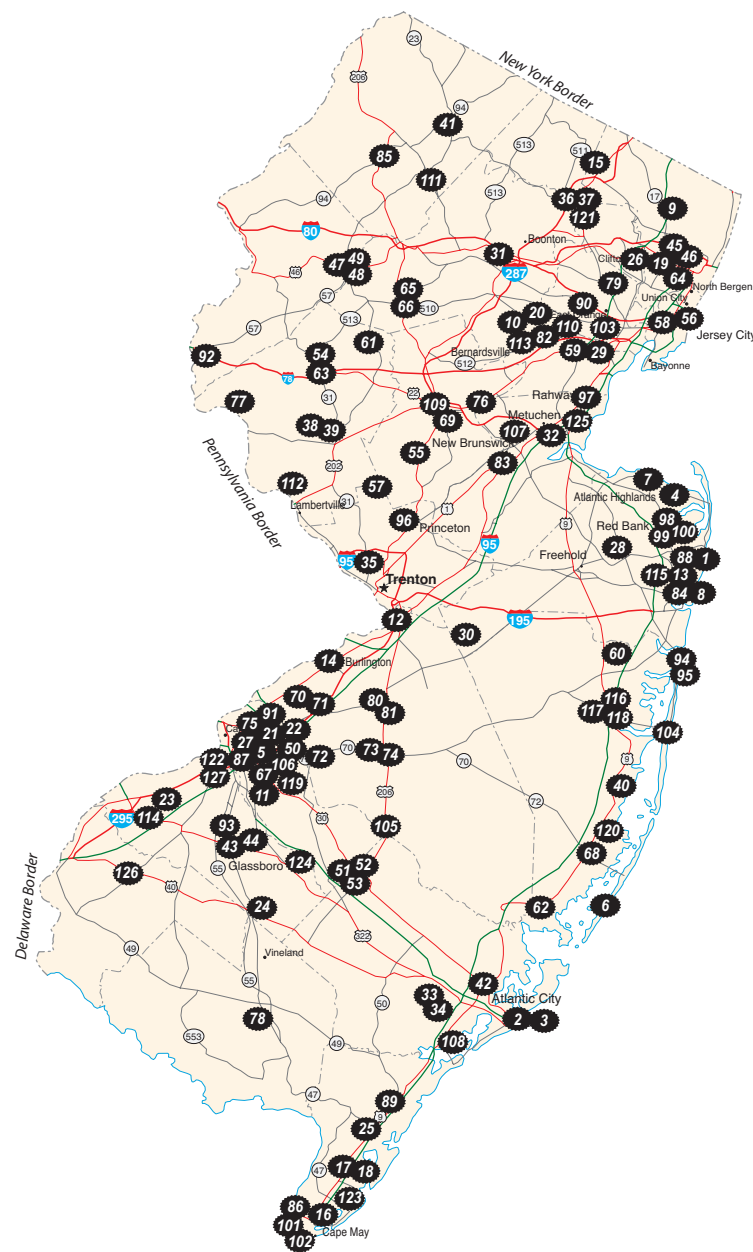

www.willamettevalleyhops.com

The Business of Beer Since 1983
 Get Listed Today!
<http://www.americanbrewer.com>

Legend

- **Breweries**
 - B=Brewpub (brew & sell beer/food on premise)
 - C=Contract Brewery (brew/sell beer off premise)
 - M=Microbrewery (brew beer/sell off premise)
 - N=Nanobrewery (3 BBL or less)
 - T=Taproom (sell beer on premise)
 - P=Proprietary Brewpub (sells food and beer exclusively brewed for premise)
 - R=Regional (large, brew beer/sell off premise)
- **Beer Bars & Restaurants**
- **Homebrew Shops**
- **Beer Stores**
- **BOP - Brew on Premises**

**Call location to find out hours/days of operation*

For Sponsorship opportunities
 call 1-508-308-7889 today!

www.goodbeermaps.com
 1-508-308-7889