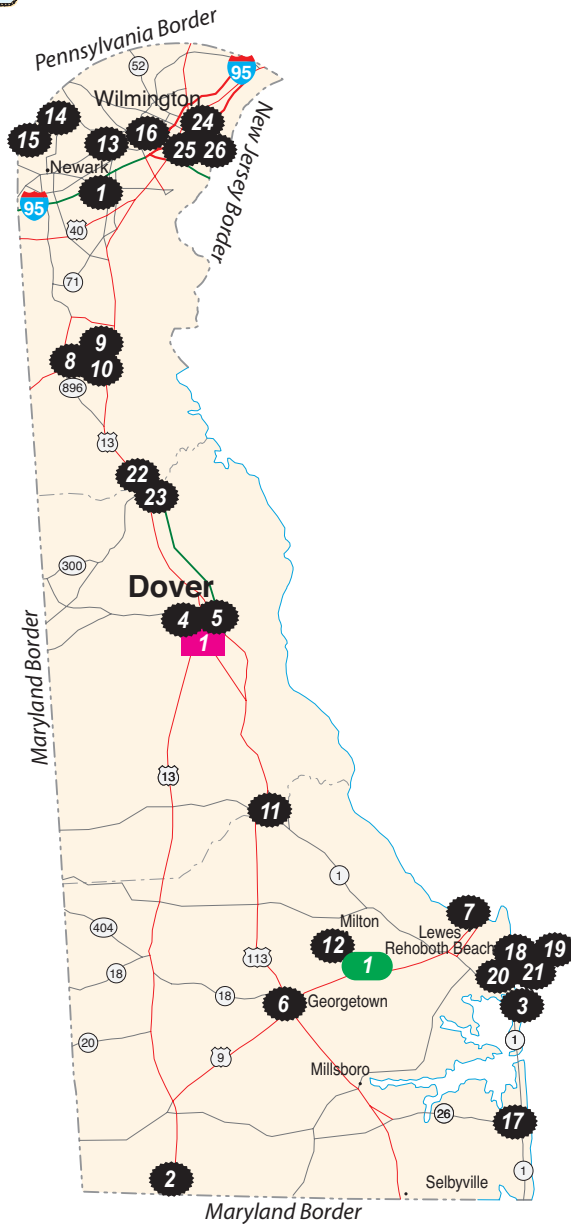

The Business of Beer Since 1983
 Get Listed Today!
<http://www.americanbrewer.com>

www.goodbeermaps.com
 1-508-308-7889

Legend

- Breweries**
 - B*=Brewpub (brew & sell beer/food on premise)
 - C*=Contract Brewery (brew/sell beer off premise)
 - M*=Microbrewery (brew beer/sell off premise)
 - N*=Nanobrewery (3 BBL or less)
 - T*=Taproom (sell beer on premise)
 - P*=Proprietary Brewpub
(sells food and beer exclusively brewed for premise)
 - R*=Regional (large, brew beer/sell off premise)
- Beer Bars & Restaurants**
- Homebrew Shops**
- Beer Stores**
- BOP - Brew on Premises**